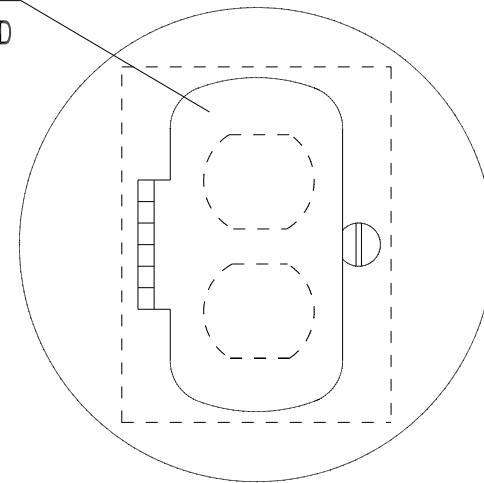

PLATE OPTIONS:
 STANDARD DUPLEX OPENING (SHOWN)
 DECORATOR DUPLEX OPENING (ACCEPTS
 USB CHARGING DEVICES)

LID ASSEMBLY HOLD
 DOWN SCREWS CONCEALED
 UNDER FLIP LID

TOP VIEW

5 3/4"

6" X 4 5/8"

SIDE VIEW

2 1/2"

WELLMARK ELECTRIC
 PH: 519-650-4495
 wellmarkelectric.com

MATERIALS: LID ASSEMBLY - 1/8" STAINLESS STEEL BOX - 16 GA GALVANIZED STEEL

NOTES: PLATE OPTIONS: DUPLEX SUFFIX PART NUMBER WITH "Y" AS SHOWN
 DECORATOR SUFFIX PART NUMBER WITH "X" (ACCEPTS USB CHARGING DEVICES)

KNOCKOUTS: TWO SIDES (1) 1/2" TWO SIDES (1) 3/4" BOTTOM (2) 1/2"

TITLE

440 SERIES CONCRETE FLOOR BOX

DIMENSIONS IN INCHES
 UNLESS OTHERWISE SPECIFIED

SCALE NTS

REFERENCE

DR. BY MP

DATE 01 / 17

PART NO. 440S-C/Y (DUPLEX)

APP. BY

DATE

440S-C/X (DECORATOR)