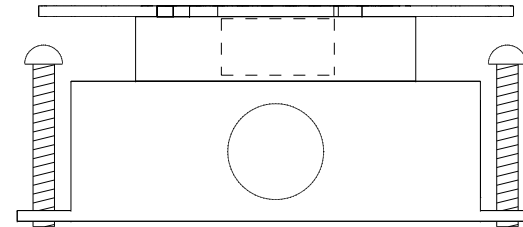

PLATE OPTIONS:
 STANDARD DUPLEX OPENING (SHOWN)
 DECORATOR DUPLEX OPENING (ACCEPTS
 USB CHARGING DEVICES)

LID ASSEMBLY HOLD
 DOWN SCREWS CONCEALED
 UNDER FLIP LID

TOP VIEW

5 3/4"

6" X 4 5/8"

SIDE VIEW

2 1/2"

WELLMARK ELECTRIC
 PH: 519-650-4495
 wellmarkelectric.com

MATERIALS: LID ASSEMBLY - 1/8" STAINLESS STEEL BOX - 16 GA GALVANIZED STEEL

NOTES: PLATE OPTIONS: DUPLEX SUFFIX PART NUMBER WITH "Y" AS SHOWN
 DECORATOR SUFFIX PART NUMBER WITH "X" (ACCEPTS USB CHARGING DEVICES)

KNOCKOUTS: TWO SIDES (1) 1/2" TWO SIDES (1) 3/4" BOTTOM (2) 1/2"

TITLE

440 SERIES CONCRETE FLOOR BOX

DIMENSIONS IN INCHES
 UNLESS OTHERWISE SPECIFIED

SCALE NTS

REFERENCE

DR. BY MP

DATE 01 / 17

PART NO. 440S-C/Y (DUPLEX)

APP. BY

DATE

440S-C/X (DECORATOR)